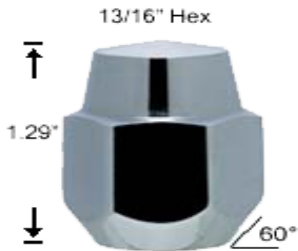

BULGE ACORN		
THREAD	PART#	COST
1/2"	1004M	$2.00
MUSTANG		
BOX QTY. 100 CASE QTY. 300