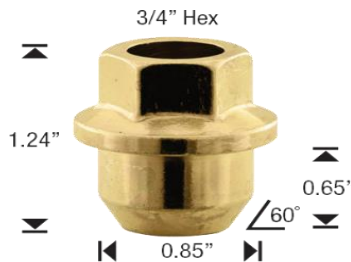

BULGE ACORN

THREAD	PART#	COST
12X1.5	WN-303-B	\$2.50
12X1.5	WN-303-BK	\$2.50
BOX QTY. 100 CASE QTY. 300		

BULGE ACORN		
THREAD	PART#	COST
12X1.5	WN303L-B	\$2.50
BOX QTY. 100 CASE QTY. 300		

BULGE ACORN		
THREAD	PART#	COST
1/2"	WN-94-B	\$1.50
BOX QTY. 50 CASE QTY. 300		

BULGE ACORN		
THREAD	PART#	COST
1/2"	WN-71-B	\$1.50
BOX QTY. 100 CASE QTY. 300		

BULGE ACORN		
THREAD	PART#	COST
1/2"	1004M	\$2.00
MUSTANG		
BOX QTY. 100 CASE QTY. 300		

STAINLESS CAPPED BULGE ACORN		
THREAD	PART#	COST
1/2"	WN-292-B	\$2.50
14X1.5	WN00709ST	\$2.50
BOX QTY. 100 CASE QTY. 300		

OPEN END ACORN		
THREAD	PART#	COST
9/16"	WN-52-B	\$2.00
FORD VAN		
BOX QTY. 100 CASE QTY. 300		

BULGE ACORN		
THREAD	PART#	COST
14X1.5	WN-007-B	\$2.50
CHROME		
14X1.5	WN-007-BK	\$2.50
BLACK		
BOX QTY. 100 CASE QTY. 300		

OPEN END BULGE ACORN		
THREAD	PART#	COST
1/2"	WN-199-B	\$2.50
FORD/MERCURY		
BOX QTY. 100 CASE QTY. 300		

OPEN END BULGE ACORN		
THREAD	PART#	COST
1/2"	WN-163-B	\$1.00
FORD/LINCOLN/MERCURY		
12X1.5	WN-06307	\$1.00
FORD/CHRYSLER/LINCOLN		
BOX QTY. 100 CASE QTY. 300		